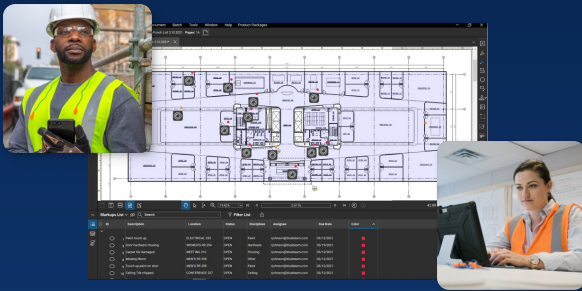

# Bluebeam Cloud

*A faster, more flexible way to manage end-to-end tasks on the go.*

Effortlessly mark up and collaborate on project documents and complete field workflows on the go with new cloud-based solutions from Bluebeam.

Available as an easy-to-use web or mobile app, Bluebeam Cloud allows you to access your work and tool sets from Revu – anywhere.

## Connect the office and field

- Access Studio Project files and tool sets from Revu
- Use one set of drawings from start to finish
- Leverage existing markup data in the field