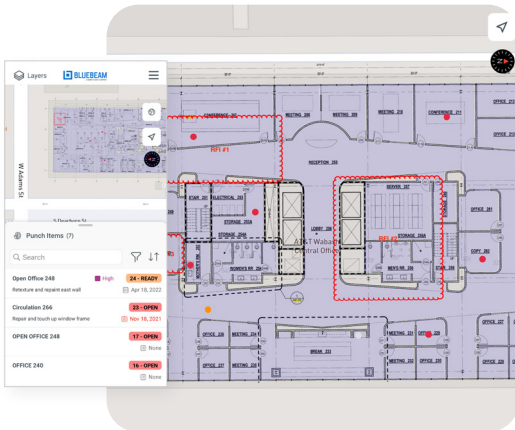

### Simplify RFIs & submittals

- Assign, manage, and track RFIs and submittals
- Post RFIs to drawings and map view to share across devices
- Get reporting and insights

## Pick up and go

With Bluebeam Cloud, you can easily **access your work** and **complete tasks on the go**.

- Access work anywhere via web or mobile device, with reliable offline support
- Securely access all Bluebeam solutions with a single login (Bluebeam ID)

## Make better decisions

Use map functionality to visualise, connect, and organise data so you **get the info you need, where you need it**.

- Get situational awareness of the work around you by overlaying drawings and plans to existing conditions
- Analyse pre-built reports or export data to your preferred BI tool