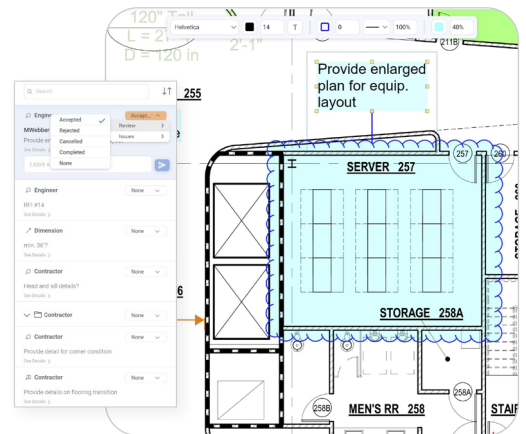

### Simplify RFIs & submittals

- Assign, manage, and track RFIs and submittals
- Post RFIs to drawings and map view to share across devices
- Get reporting and insights

## Pick up and go

With Bluebeam Cloud, you can easily **access your work** and **complete tasks on the go**.

- Access work anywhere via web or mobile device, with reliable offline support
- Securely access all Bluebeam solutions with a single login (Bluebeam ID)

## Make better decisions

Use map functionality to visualise, connect, and organise data so you **get the info you need, where you need it**.

- Get situational awareness of the work around you by overlaying drawings and plans to existing conditions
- Analyse pre-built reports or export data to your preferred BI tool